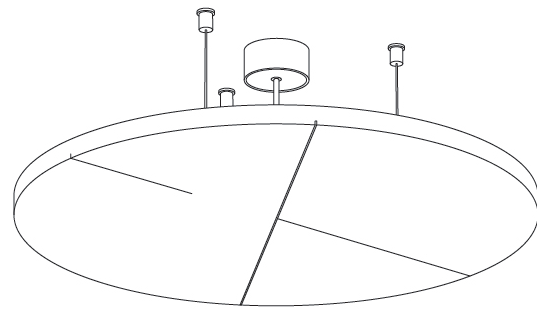

GENERAL

Series: Glorious Acoustic Light Panel
Brand: Prolicht
Division: Architectural
Mounting Type: Suspension
Mounting Location: Ceiling
Subcategory: Acoustic

PHYSICAL

Shape: Round
Diameter (mm): 646
Diameter (in): 27 ⁷/₁₆
Height (mm): 54
Height (in): 2 ¹/₈
Light Distribution: Indirect
Fixture Finish: SSR / BKV / CWI / CRY / HAB / UFT / ITA / RUA / FTG / MYG / LOD / PUS / FRO / FUP / KIA / POP / BLS / SPG / MEY / GOH / GUM / CHC / COM / ABZ / JAG / OBR / MOS / ROR

Accent Finish: ANC / ASH / BNA / BTC / BZE / CEL / EGG / EVG / FOG / FOS / FST / FUA / IRI / IRO / KHA / LIC / LIM / MER / MSN / MUS / ONX / PEA / PLU / POL / PPY / RAY / ROY / RST / STE / SWD / TAN / TAU

Fixture Material: Aluminum
Cable Details: 2 000mm / 78 3/4" or 6 000mm / 236 1/4" Transparent Cable

ELECTRICAL

Lamp Type: LED (Zhaga Standard)
Input Wattage (W): 10
Total Output Wattage (W): 9.1
Dimming: Non-Dimmable
Driver Included: Yes
Driver Location: Integrated
Driver Type: Constant Current - Universal
Driver Class: Class 2
Input Voltage (V): 120 - 277

LED

Max. Delivered Lumen (lm): 701 / 708 / 730 / 751
Nominal Lumen (lm): 855 / 864 / 890 / 916
CRI: >90 CRI
Lamp Life (hrs): 50000

OPTICAL

RATINGS AND CERTIFICATIONS

Certified By: CSA Certified to UL and CSA Standards
IP rating: IP20

Ø646mm 25 ⁷/₁₆"