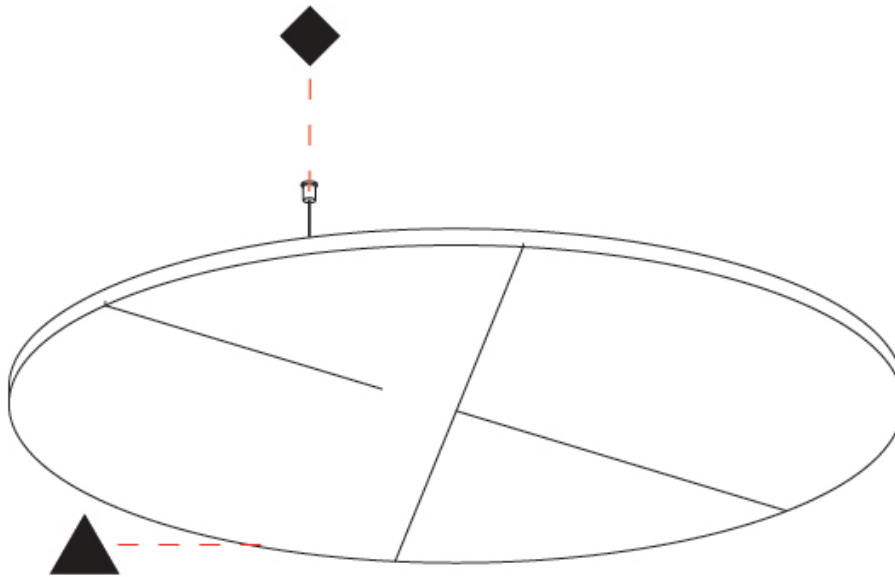

Ø1246mm 49 1/16"

GLORIOUS ACOUSTIC LIGHT PANEL SUSPENSION

A300715-

PROJECT	_____
TYPE	_____
SPECIFIER	_____
QUANTITY	_____
DATE	_____

PROJECT	_____
TYPE	_____
SPECIFIER	_____
QUANTITY	_____
DATE	_____

GLORIOUS ACOUSTIC LIGHT PANEL SUSPENSION